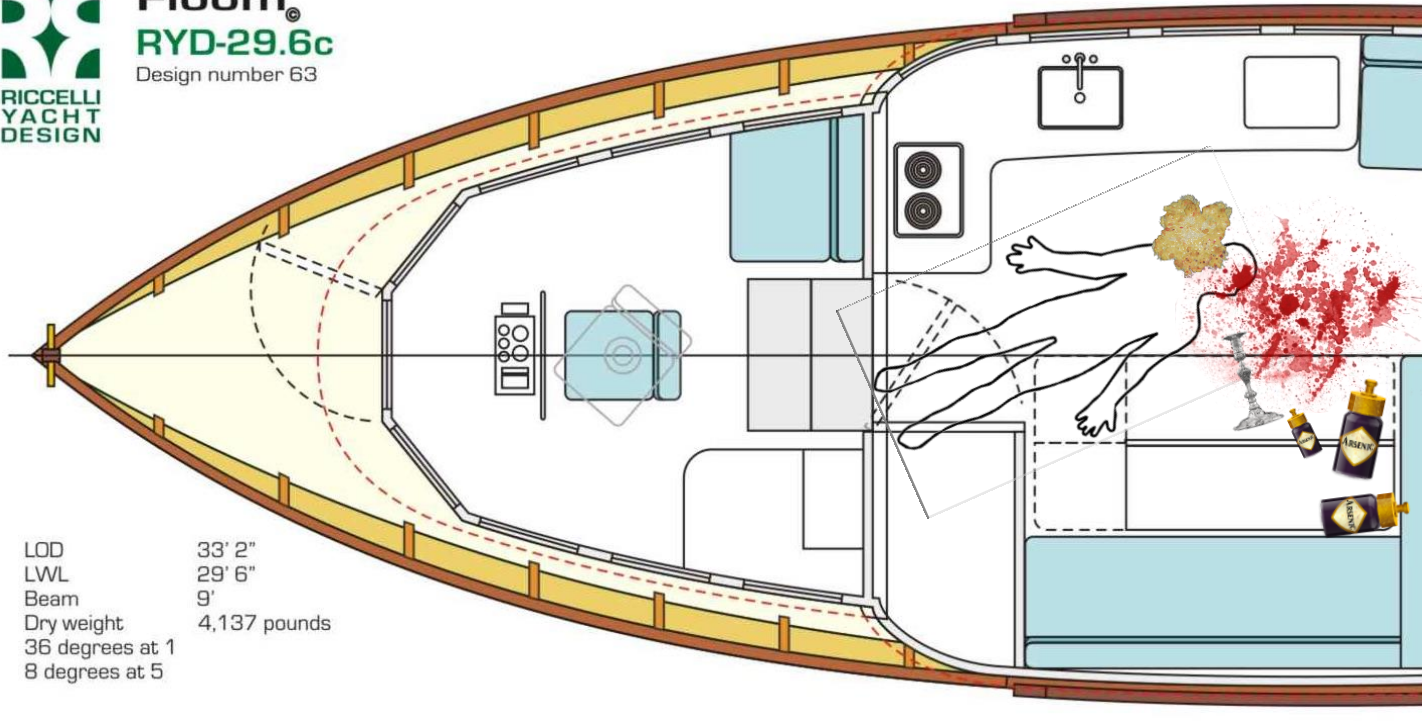

**Mrs Tidemill**

Mobile 07848 157123

Add call

Extra volume

Bluetooth

Floom<sup>®</sup>  
RYD-29.6c  
Design number 63

LOD 33' 2"  
LWL 29' 6"  
Beam 9'  
Dry weight 4,137 pounds  
36 degrees at 1  
8 degrees at 5

VOMIT

BLOOD

BOTTLES

CANDLESTICK

Floom<sup>®</sup>  
RYD-29.6c  
Design number 63

LOD 33' 2"  
LWL 29' 6"  
Beam 9'  
Dry weight 4,137 pounds  
36 degrees at 1  
8 degrees at 5

VOMIT

BLOOD

# Floom<sup>®</sup> RYD-29.6c

Design number 63

LOD 33' 2"  
LWL 29' 6"  
Beam 9'  
Dry weight 4,137 pounds  
36 degrees at 1  
8 degrees at 5

VOMIT

BLOOD

BOTTLES

CANDLESTICK

GUILTY?