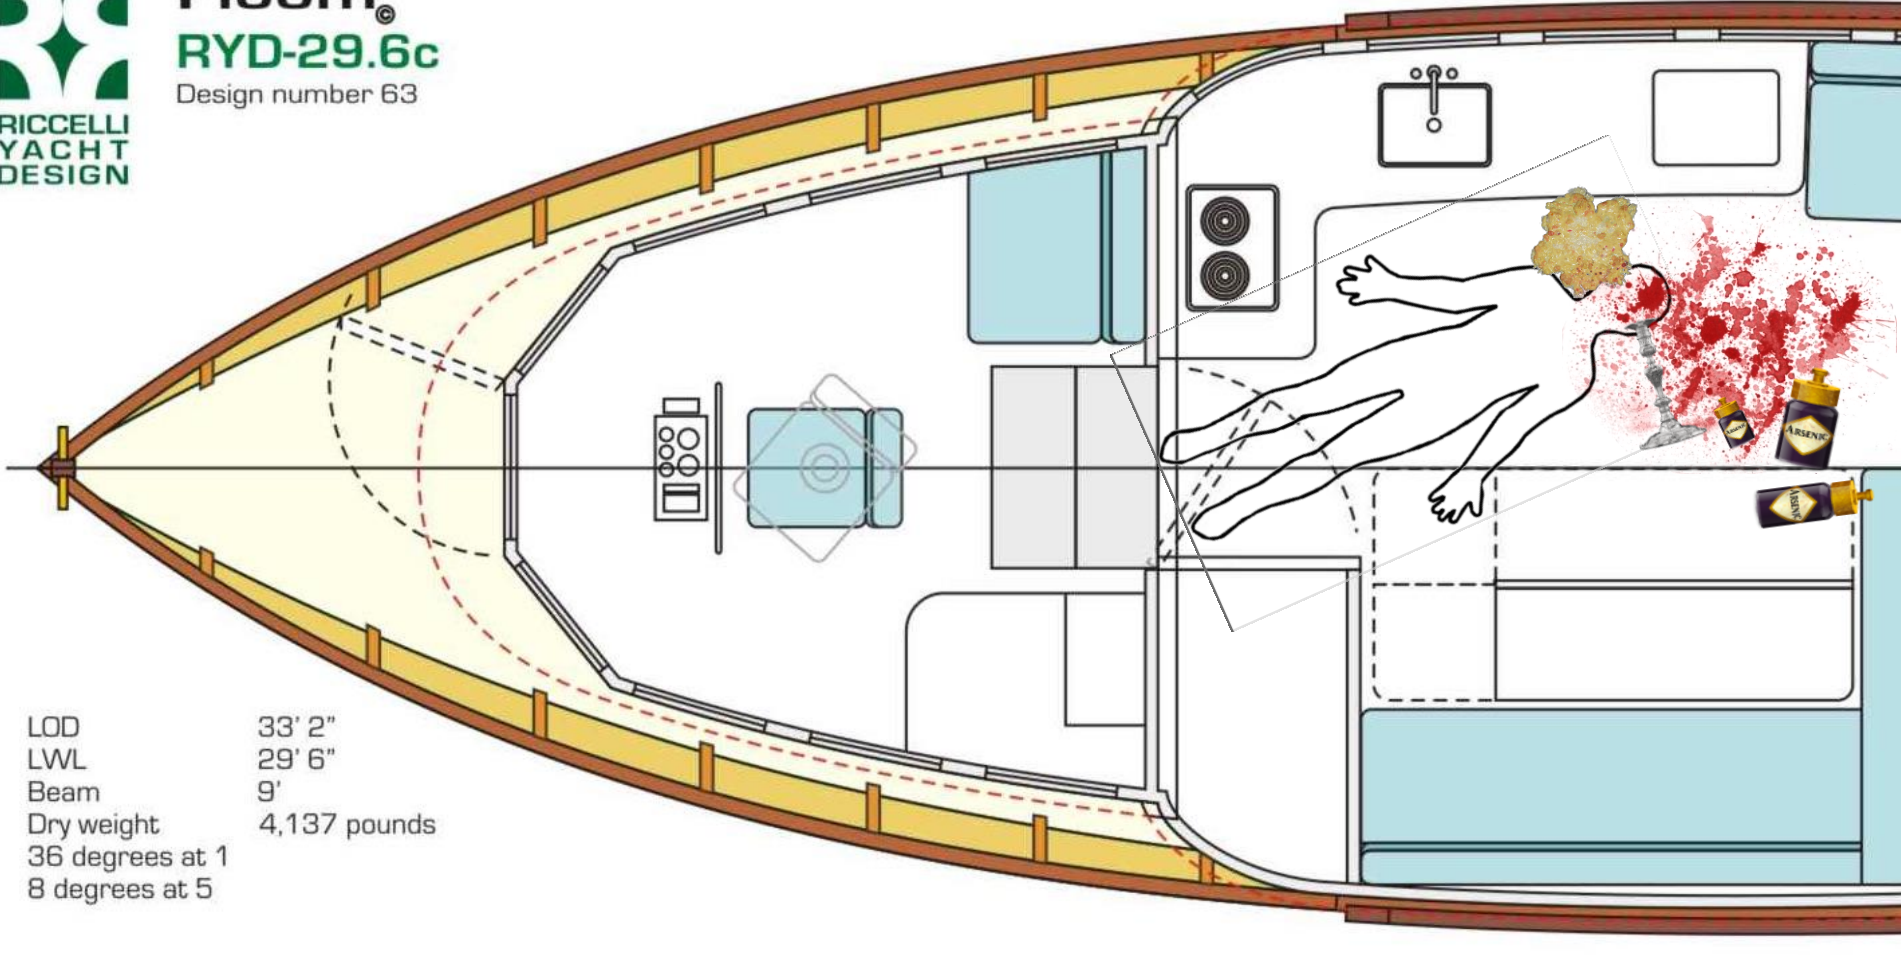

**Mrs Tidemill**

Mobile 07848 157123

Add call

Extra volume

Bluetooth

Floom<sup>®</sup>  
RYD-29.6c  
Design number 63

LOD 33' 2"  
LWL 29' 6"  
Beam 9'  
Dry weight 4,137 pounds  
36 degrees at 1  
8 degrees at 5

VOMIT

BLOOD

BOTTLES

CANDLESTICK

Floom<sup>®</sup>  
RYD-29.6c  
Design number 63

LOD 33' 2"  
LWL 29' 6"  
Beam 9'  
Dry weight 4,137 pounds  
36 degrees at 1  
8 degrees at 5

VOMIT

BLOOD