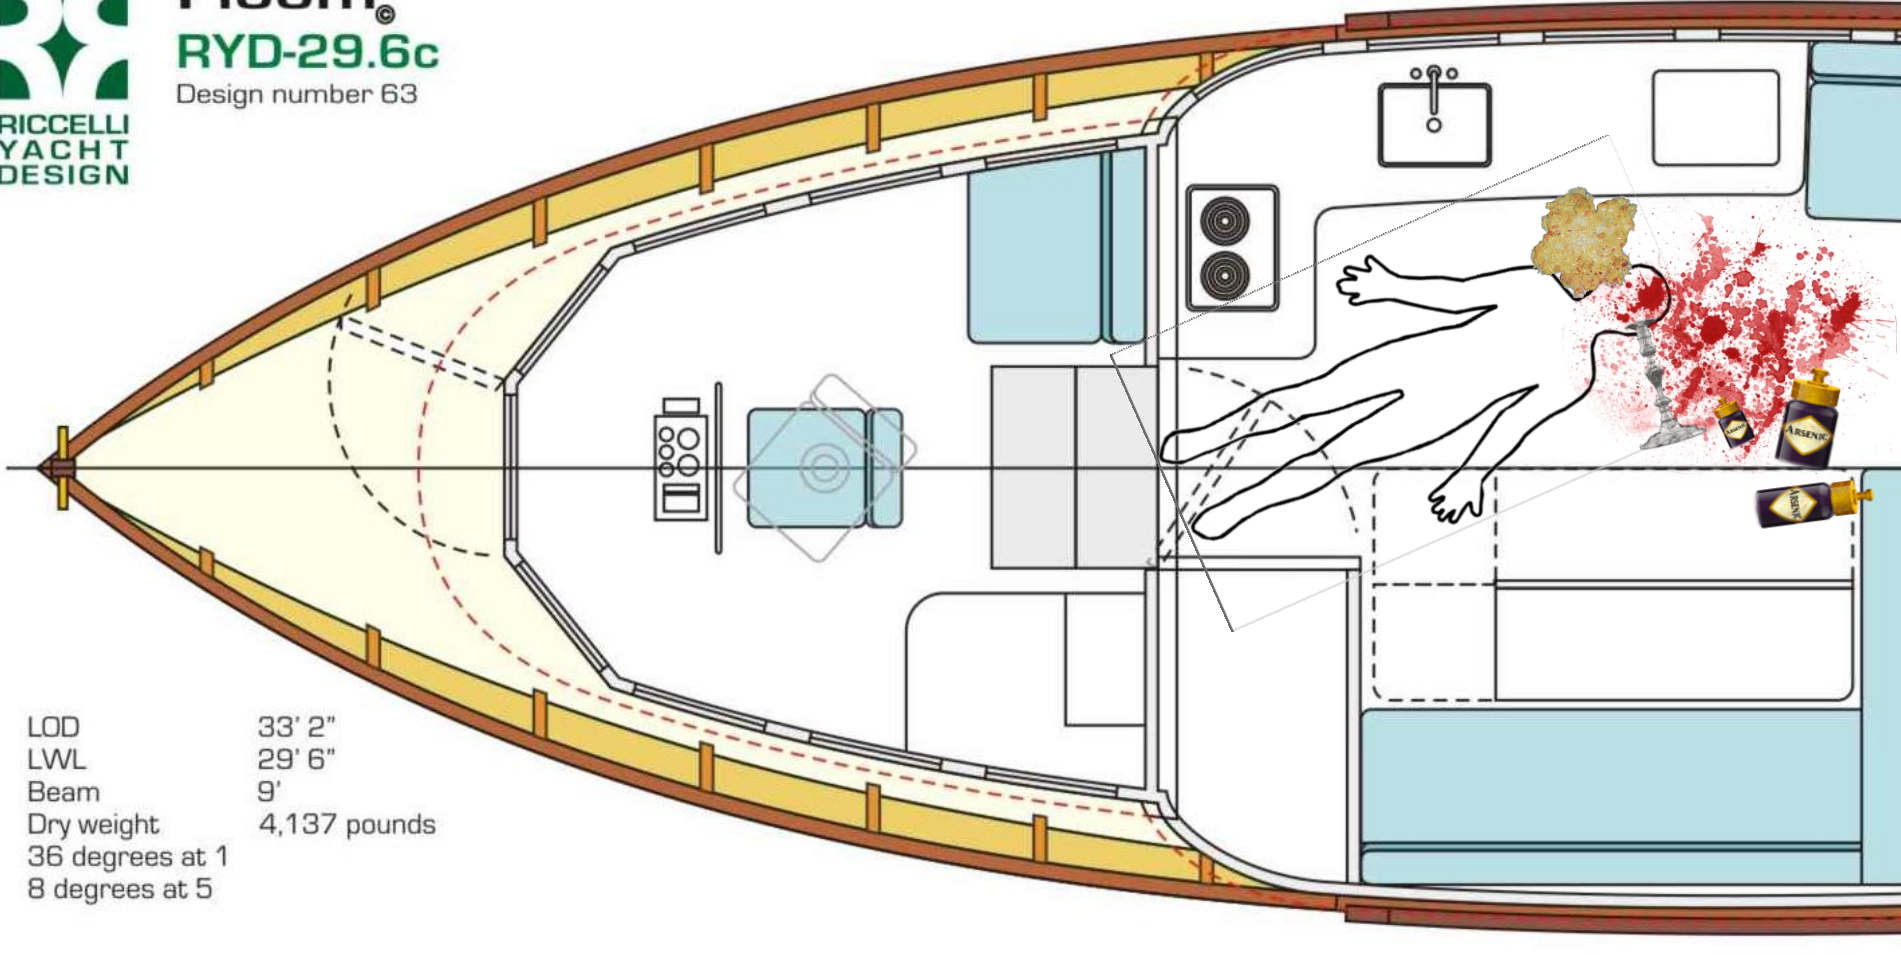

VOMIT

BLOOD

BOTTLES

CANDLESTICK

Floom<sup>®</sup>  
RYD-29.6c  
Design number 63

LOD 33' 2"  
LWL 29' 6"  
Beam 9'  
Dry weight 4,137 pounds  
36 degrees at 1  
8 degrees at 5

VOMIT

BLOOD

# Floom<sup>®</sup> RYD-29.6c

Design number 63

LOD 33' 2"  
LWL 29' 6"  
Beam 9'  
Dry weight 4,137 pounds  
36 degrees at 1  
8 degrees at 5

VOMIT

BLOOD

BOTTLES

CANDLESTICK

GUILTY?